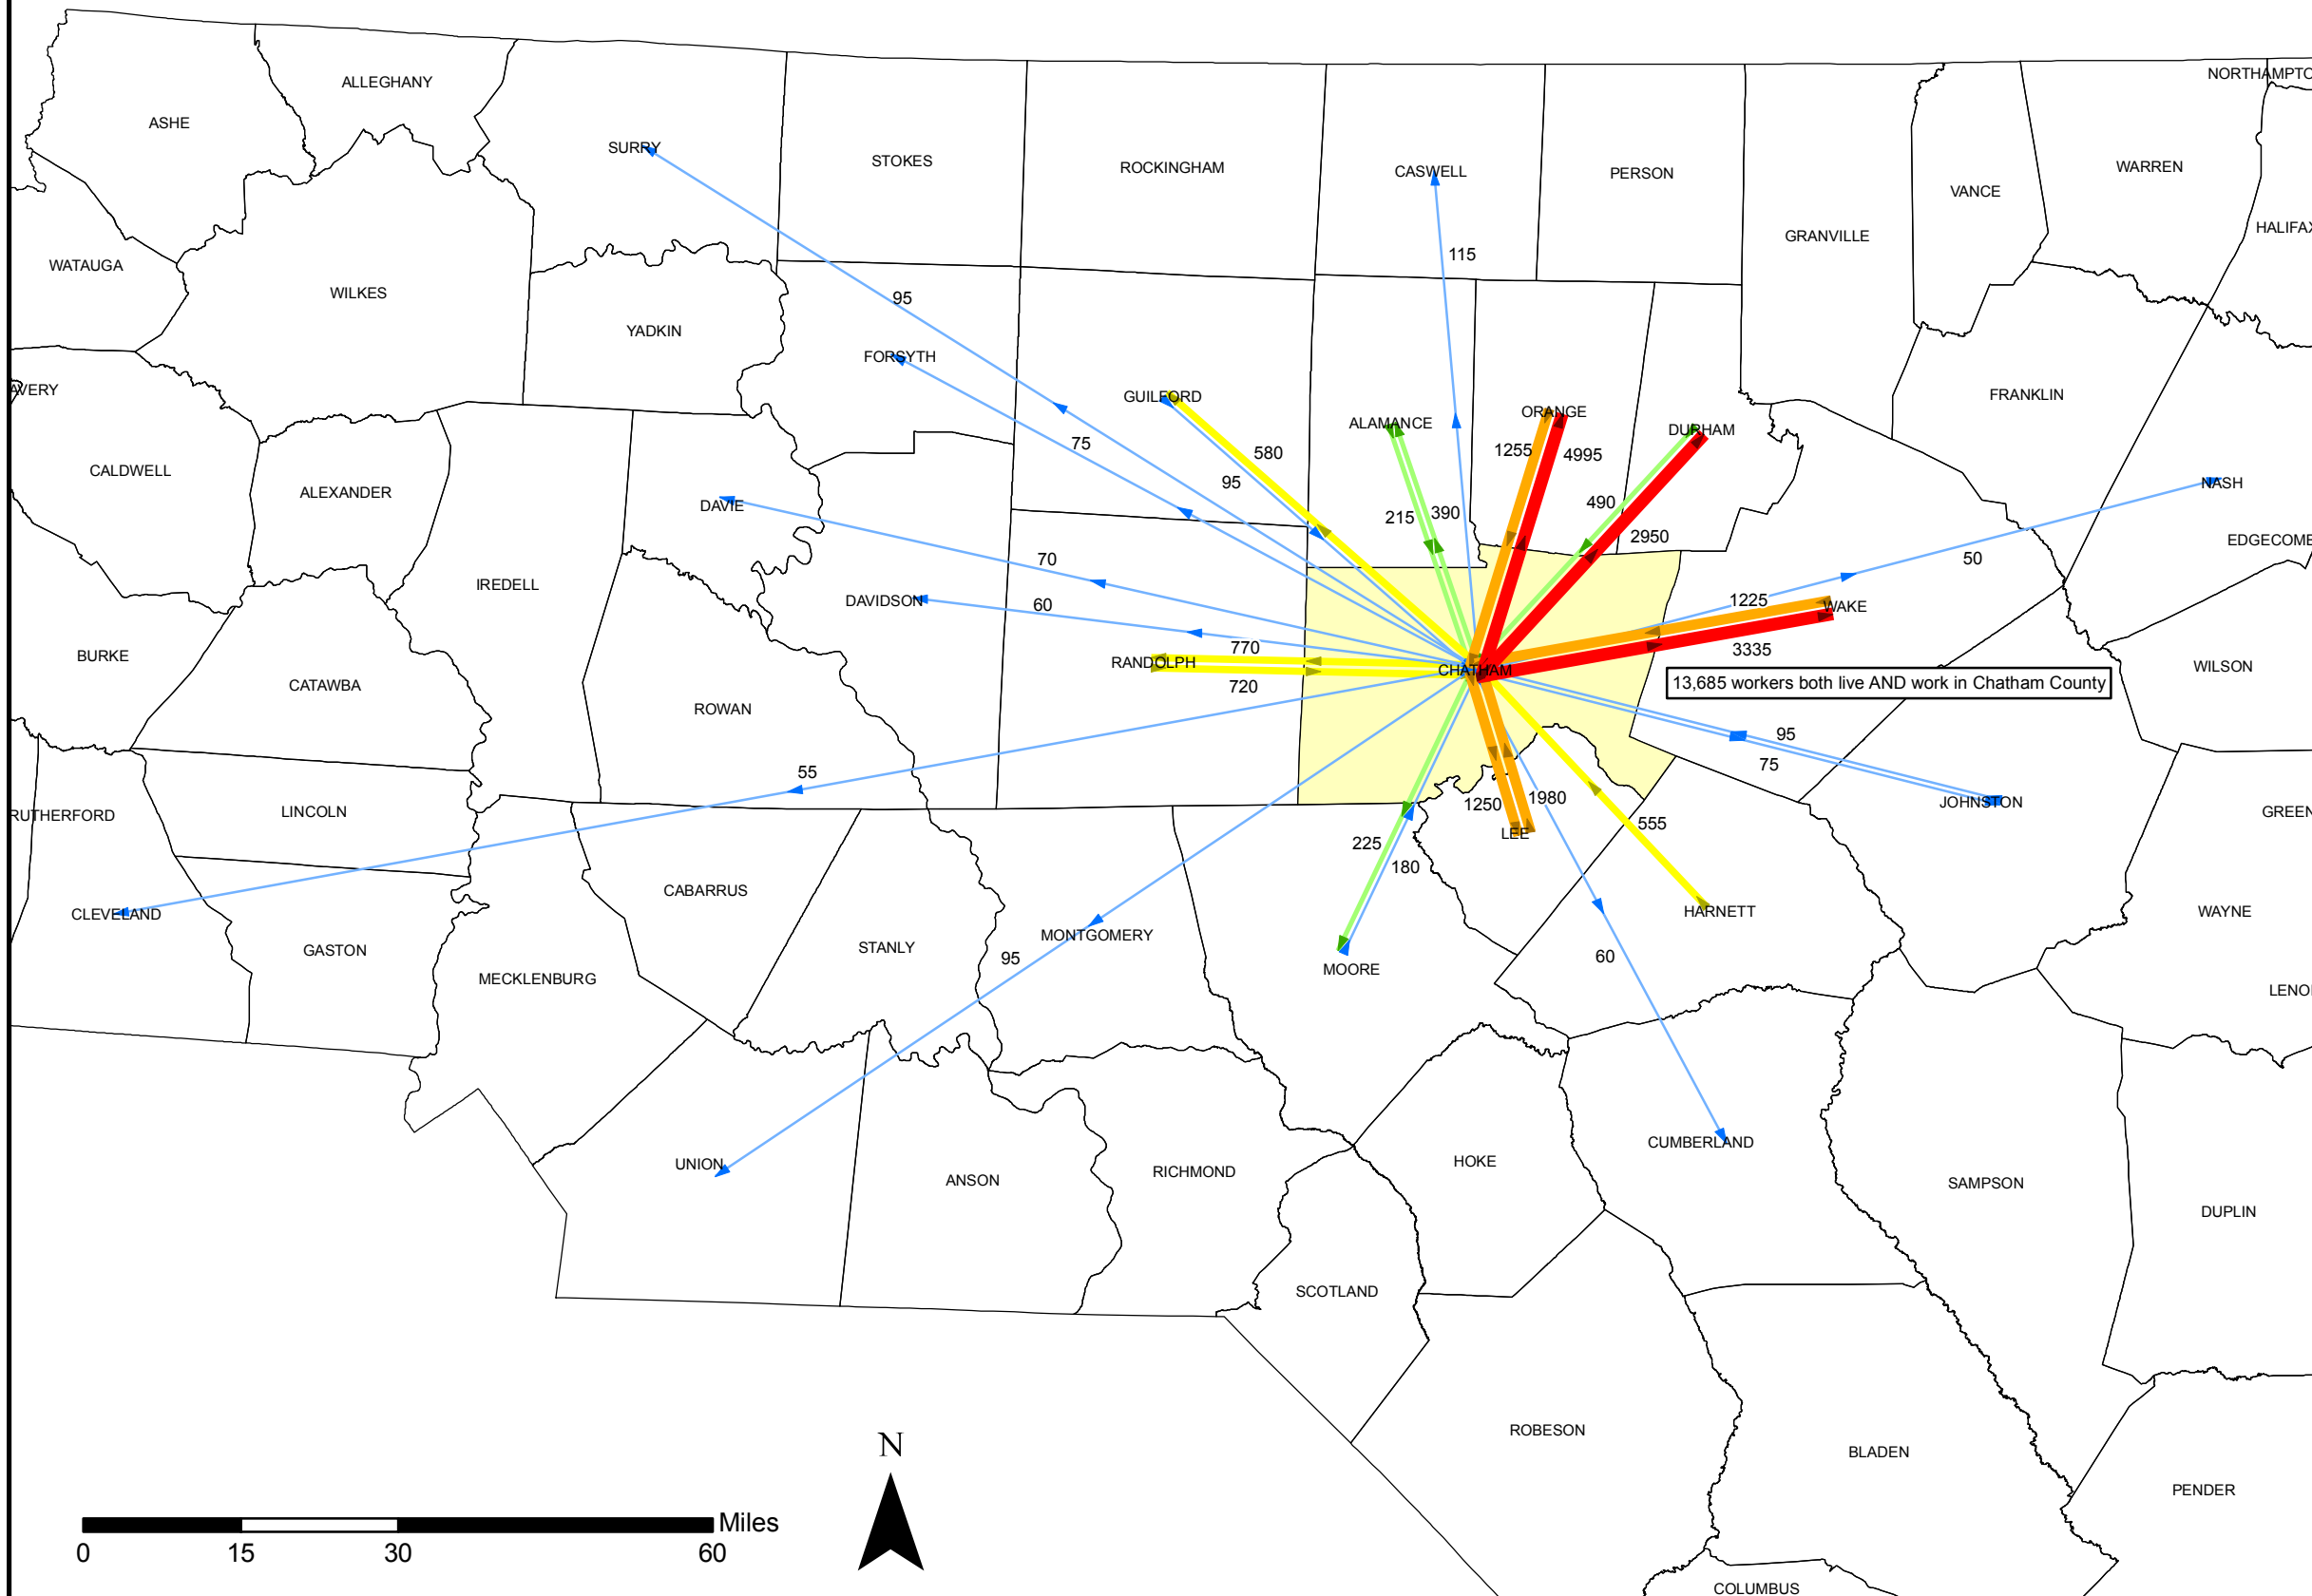

Home-to-Work Commute Flows

CHATHAM COUNTY

Based on 2006-2008 American Community Survey (ACS) Three-year Average Sample Data

Census Transportation Planning Package (CTPP) Special Tabulations

County-to-County Data

Please note that this data is based on a random sample, and may have a large margin of error as a result.

Please also note that this map does not show any flows where the reported number of workers was less than 50, or flows to out-of-state locations.

Legend

Home-to-Work Flows

- 50 - 200
- 201 - 500
- 501 - 1000
- 1001 - 2500
- 2501 - 5000
- 5001 or more

Counties

- ALL OTHER N.C. COUNTIES
- CHATHAM COUNTY

Map created by:
TARPO

Map created on:
April 26, 2012